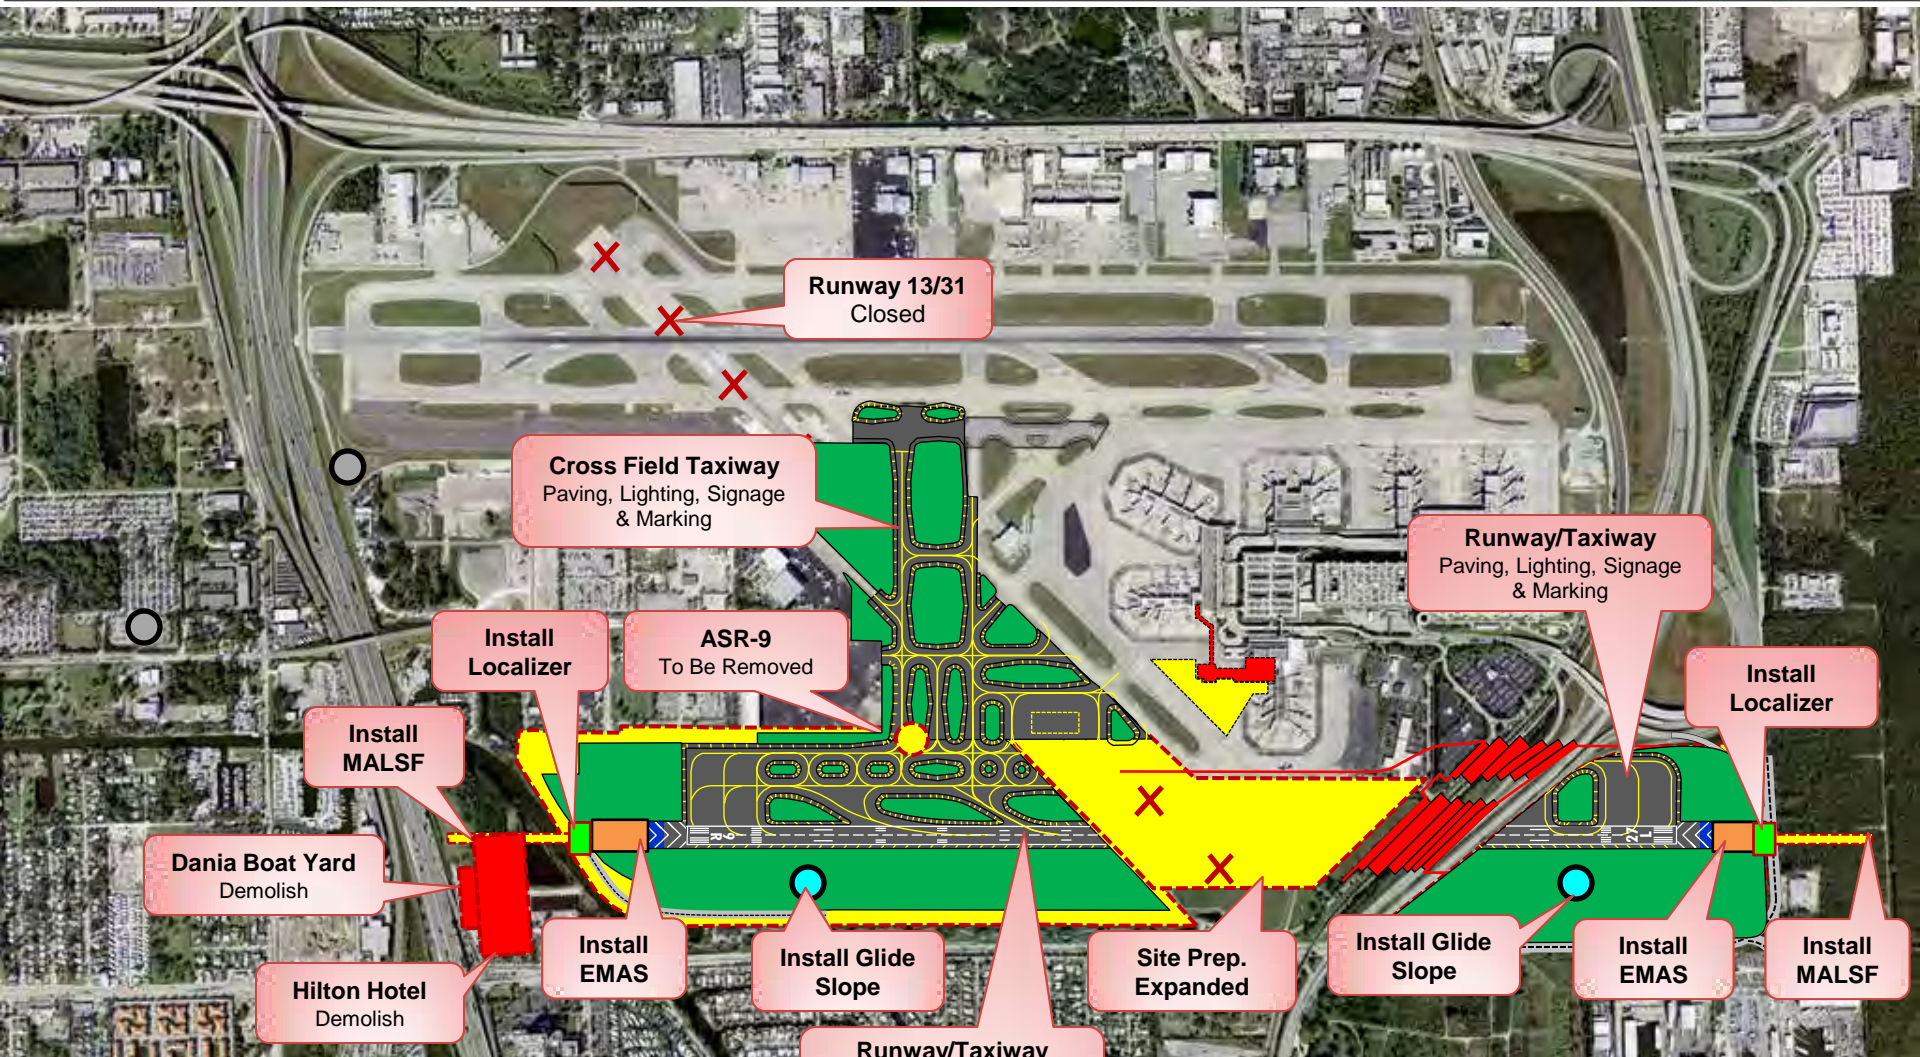

# Fort Lauderdale – Hollywood International Airport

Expansion of Runway 9R-27L, Terminal 4 Gate Replacement and Land Acquisition for Runway 9R-27L

**2011**

Timeline

# Fort Lauderdale – Hollywood International Airport

Expansion of Runway 9R-27L, Terminal 4 Gate Replacement and Land Acquisition for Runway 9R-27L

**2012**

Timeline

Revised on: 1/31/12 (all dates are tentative and subject to change)

# Fort Lauderdale – Hollywood International Airport

Expansion of Runway 9R-27L, Terminal 4 Gate Replacement and Land Acquisition for Runway 9R-27L

# Fort Lauderdale – Hollywood International Airport

Expansion of Runway 9R-27L, Terminal 4 Gate Replacement and Land Acquisition for Runway 9R-27L

**Gulfstream**  
Demolish

**T-4 Western Exp.**  
G1, G2, G3, G4 Open