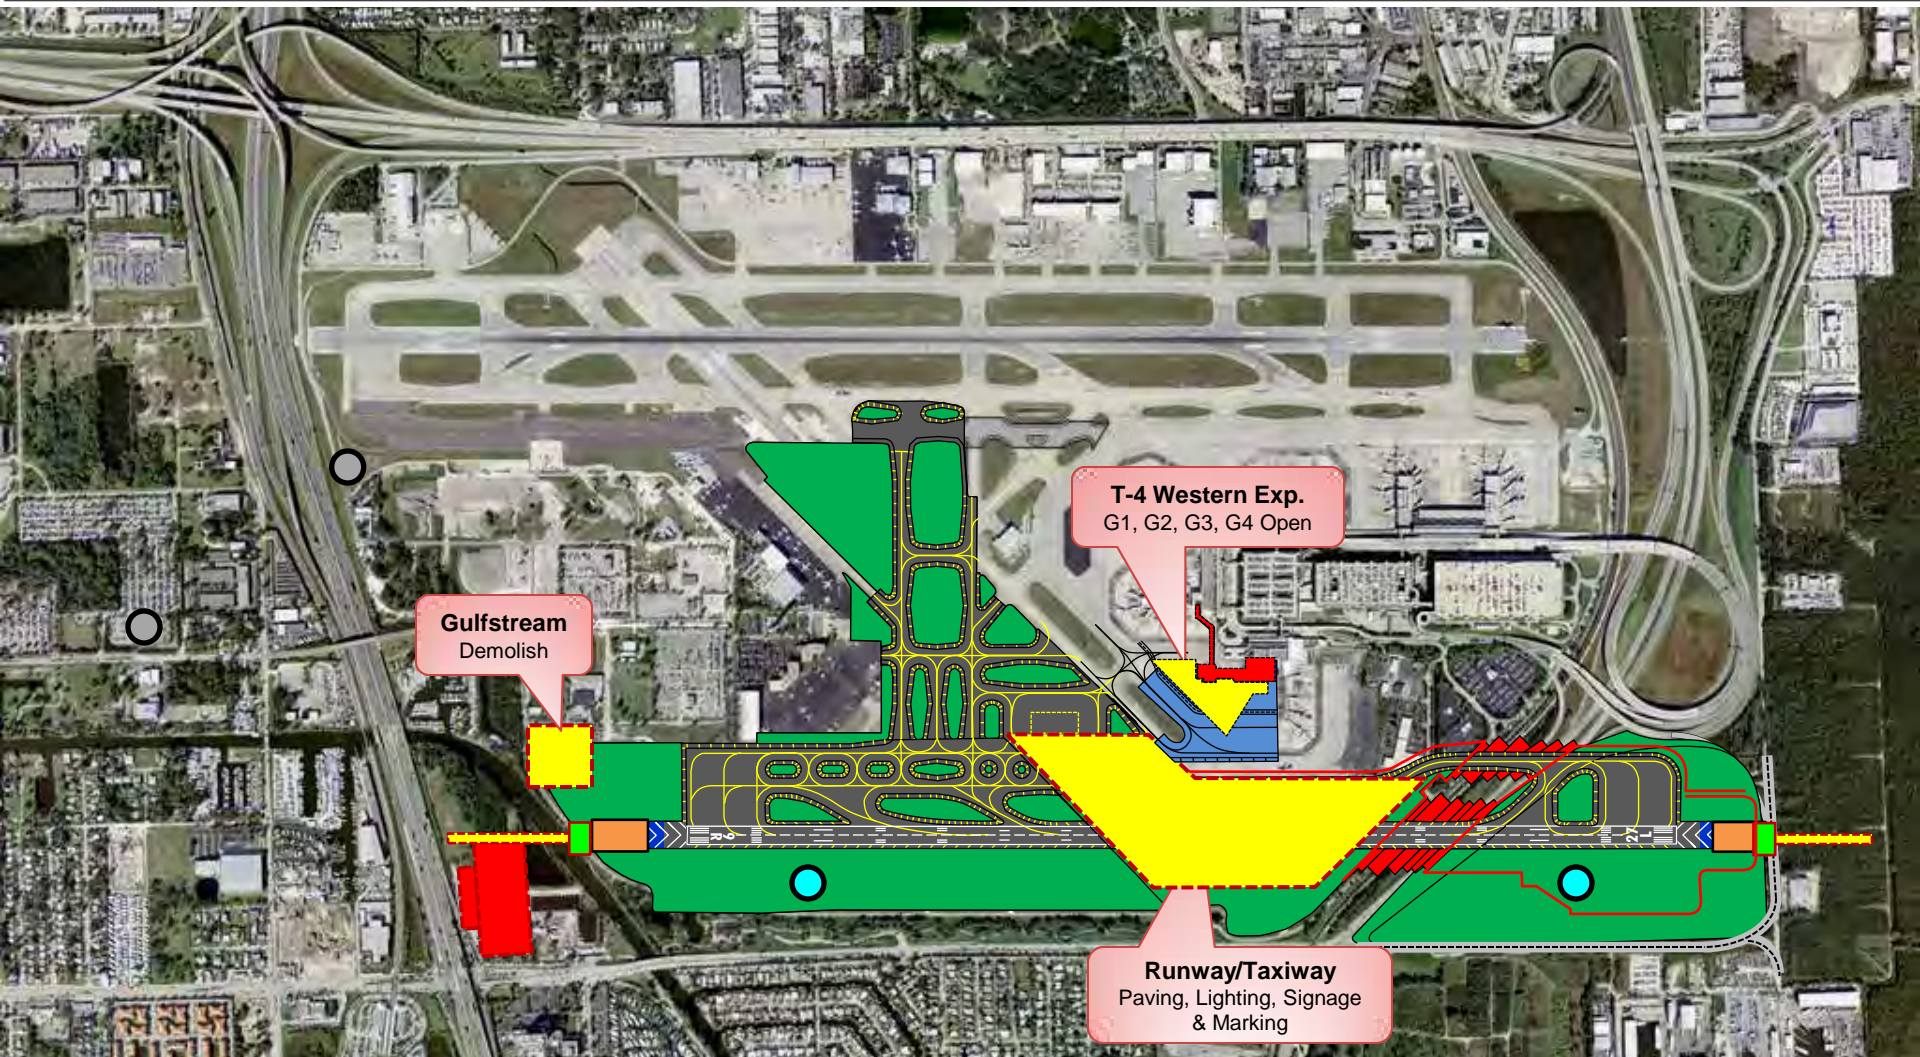

# Fort Lauderdale – Hollywood International Airport

Expansion of Runway 9R-27L, Terminal 4 Gate Replacement and Land Acquisition for Runway 9R-27L

**2011**

Timeline

# Fort Lauderdale – Hollywood International Airport

Expansion of Runway 9R-27L, Terminal 4 Gate Replacement and Land Acquisition for Runway 9R-27L

**2012**

Timeline

Revised on: 1/31/12 (all dates are tentative and subject to change)

# Fort Lauderdale – Hollywood International Airport

Expansion of Runway 9R-27L, Terminal 4 Gate Replacement and Land Acquisition for Runway 9R-27L

# Fort Lauderdale – Hollywood International Airport

Expansion of Runway 9R-27L, Terminal 4 Gate Replacement and Land Acquisition for Runway 9R-27L

**Gulfstream**  
Demolish

**T-4 Western Exp.**  
G1, G2, G3, G4 Open