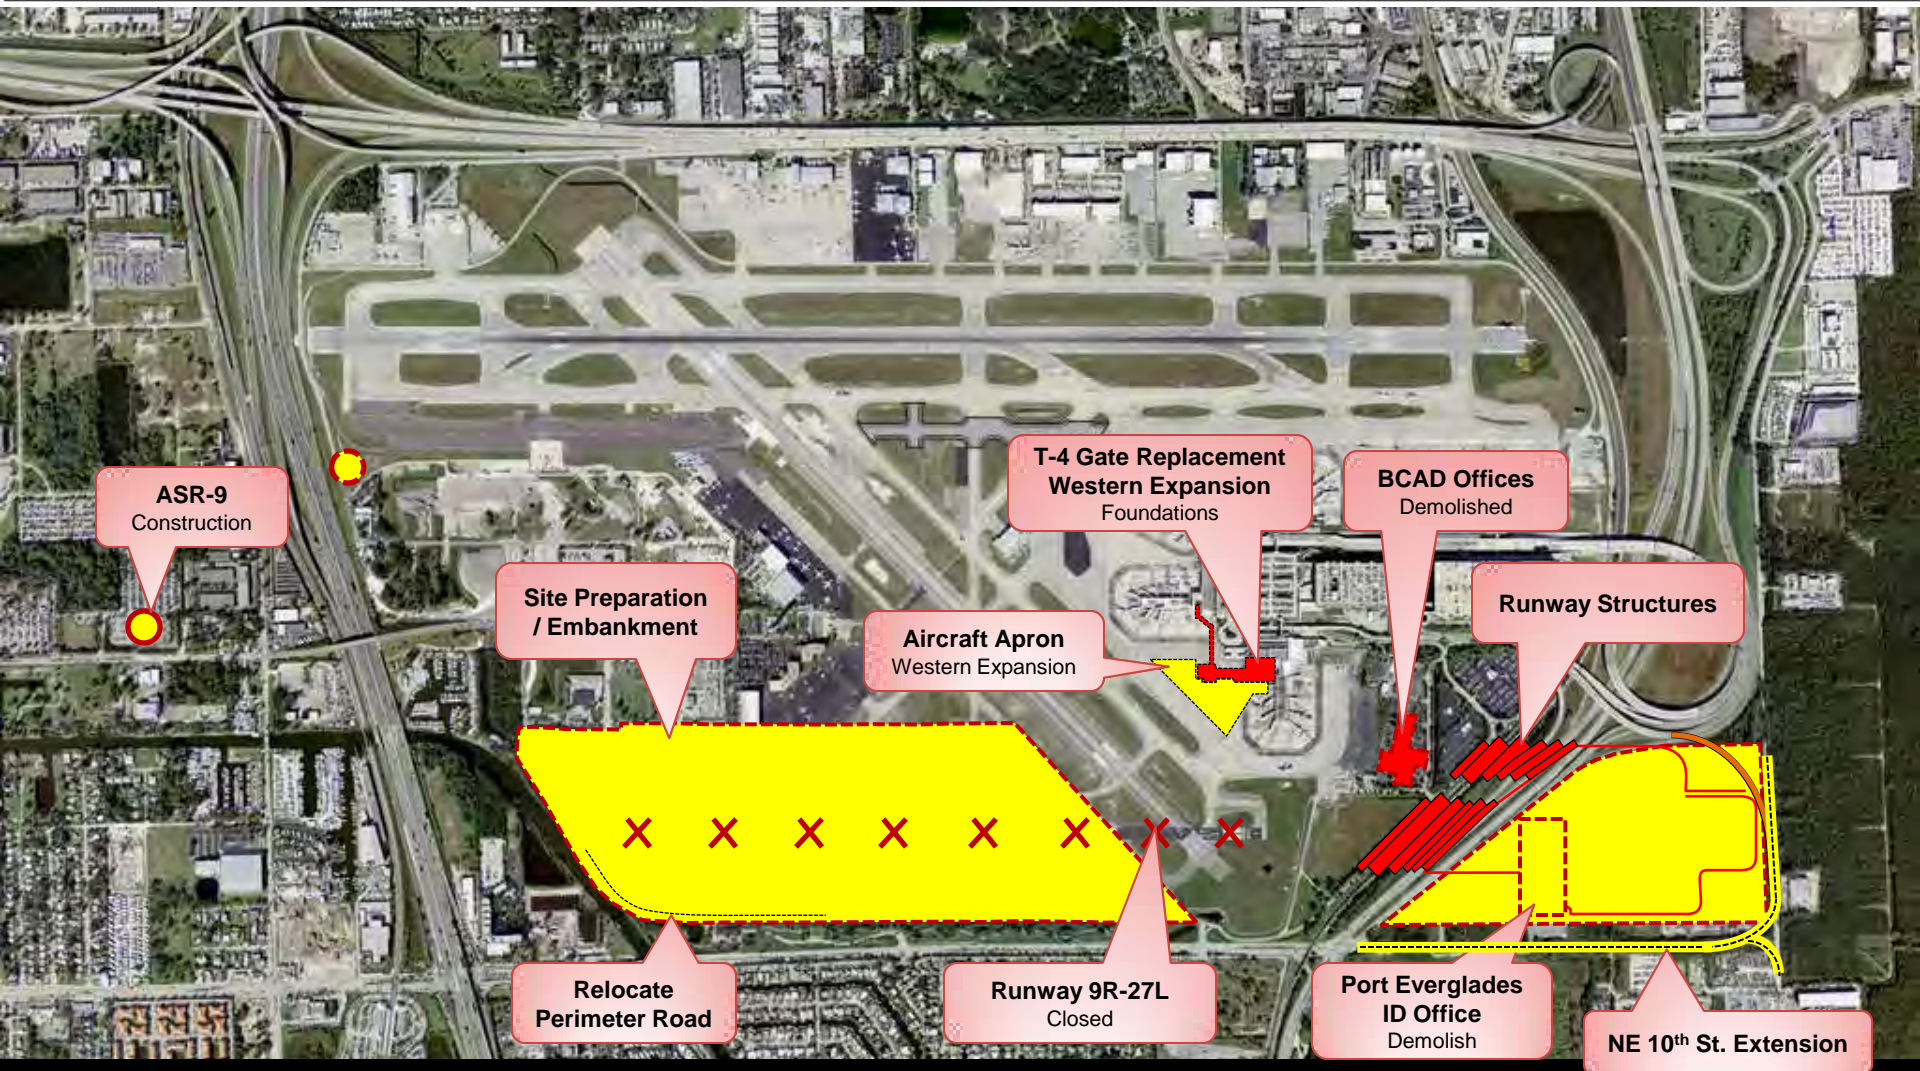

# Fort Lauderdale – Hollywood International Airport

Expansion of Runway 9R-27L, Terminal 4 Gate Replacement and Land Acquisition for Runway 9R-27L

**2011**

Timeline

# Fort Lauderdale – Hollywood International Airport

Expansion of Runway 9R-27L, Terminal 4 Gate Replacement and Land Acquisition for Runway 9R-27L

**2012**

Timeline

Revised on: 1/31/12 (all dates are tentative and subject to change)

# Fort Lauderdale – Hollywood International Airport

Expansion of Runway 9R-27L, Terminal 4 Gate Replacement and Land Acquisition for Runway 9R-27L

# Fort Lauderdale – Hollywood International Airport

Expansion of Runway 9R-27L, Terminal 4 Gate Replacement and Land Acquisition for Runway 9R-27L

**Gulfstream**  
Demolish

**T-4 Western Exp.**  
G1, G2, G3, G4 Open