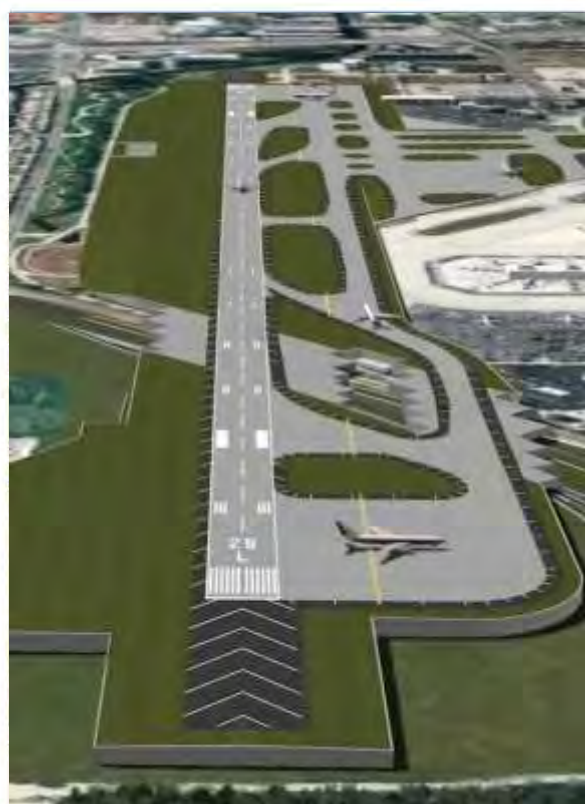

# Fort Lauderdale – Hollywood International Airport **Airport Expansion Program**

for the  
**Expansion of Runway 9R-27L, Terminal 4 Gate Replacement  
and Land Acquisition for Runway 9R-27L**

January 31 2012

# Fort Lauderdale – Hollywood International Airport

Expansion of Runway 9R-27L, Terminal 4 Gate Replacement and Land Acquisition for Runway 9R-27L

**2011**

Timeline

# Fort Lauderdale – Hollywood International Airport

Expansion of Runway 9R-27L, Terminal 4 Gate Replacement and Land Acquisition for Runway 9R-27L

**2012**

Timeline

Revised on: 1/31/12 (all dates are tentative and subject to change)

# Fort Lauderdale – Hollywood International Airport

Expansion of Runway 9R-27L, Terminal 4 Gate Replacement and Land Acquisition for Runway 9R-27L